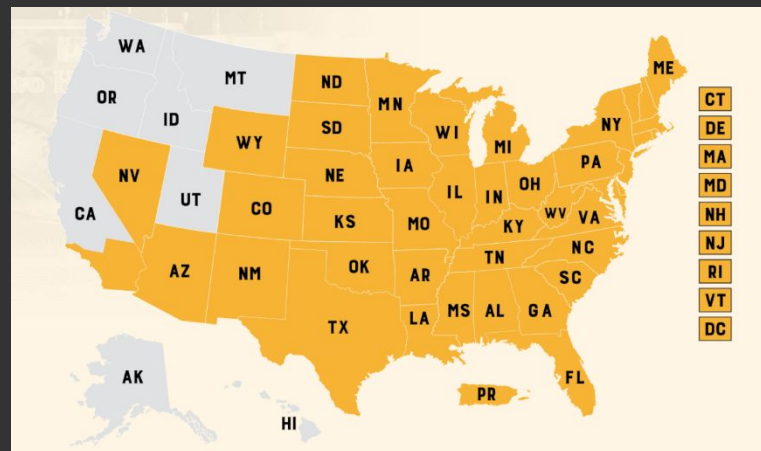

34 YEARS
& SAME
PASSION

Since 1985

LARGEST
7th CRAFT
BREWERY
IN THE
STATES

100% FAMILY OWNED

EHC

355

BELL'S
General Store

BELL'S CUSTOMER
PARKING ONLY
BY APPOINTMENT
PARKING ONLY
ALL OTHERS TOWED
AT OWNER'S EXPENSE